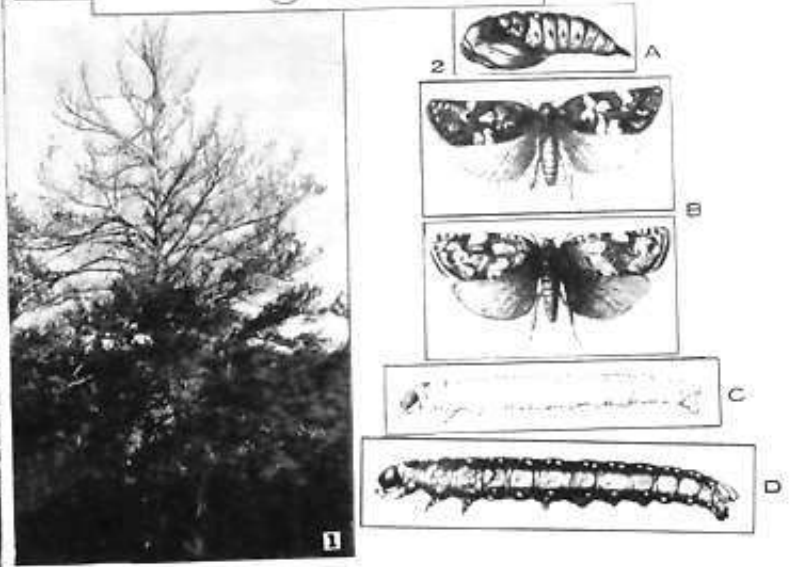

FOREST INSECT PESTS AND THEIR CONTROL

THE EUROPEAN SAW-FLY

PARASITIC CONTROL OF THE SAW-FLY

SECONDARY INSECTS

THE BUD-WORM (SPRUCE AND JACK PINE)

PREDATORS

CONTROL BY DUSTING FROM THE AIR